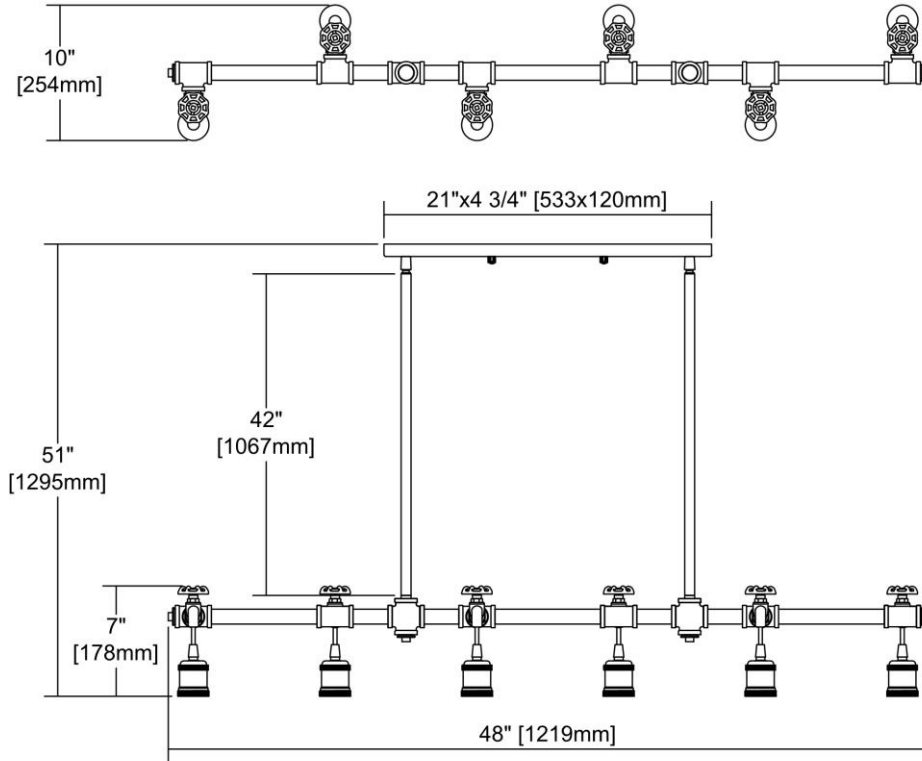


	ITEM #:	14289/6
	UPC	748119112268
	Description	Jonas 6-Light Chandelier in Multi Toned Weathered with Faucet Motif
	Finish	Multi Toned Weathered
	Materials	Metal
	Brand	ELK Lighting
	Collection	Jonas
	Category	Indoor Lighting
	Type	Chandelier

ITEM DIMENSIONS				RATINGS & SPECIFICATIONS				
Width	48 inches			Safety Rating	UL		Certification	N/A
Depth	10 inches			ADA Compliant	N/A		Voltage	N/A
Height	7 inches			BULBS / SOCKETS				
Weight	14 pounds			Quantity	6		Wattage	60 watts
ADDITIONAL DIMENSIONS				Included	No		Type	A19 (E26 Medium Base)
Backplate / Canopy	21x4.75			Other	N/A			
HCWO	N/A			CHAIN / CORD INFORMATION				
Min. Extension	N/A			Chain	N/A		Cord	N/A
Max. Extension	N/A			SHADE / GLASS DETAILS				
OVERALL HEIGHT				Shade/Glass Description	No Shade/Glass			
Min.	N/A		Max.	N/A				
EXTENSION ROD(S)				Width	N/A		Height	N/A
Rods: 1-6, 1-12, 1-24				Width at Top	N/A		Width at Bottom	N/A