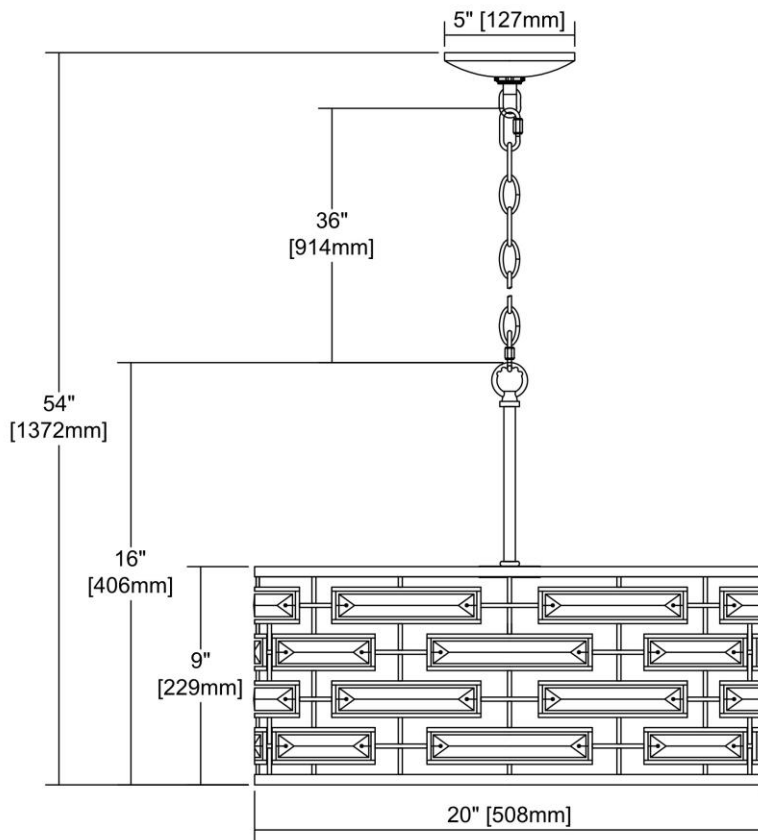


	ITEM #:	46194/6
	UPC	748119111728
	Description	Lineo 6-Light Chandelier in Matte Black with Clear Crystal
	Finish	Matte Black
	Materials	Crystal, Metal
	Brand	ELK Lighting
	Collection	Lineo
	Category	Indoor Lighting
	Type	Chandelier

ITEM DIMENSIONS				RATINGS & SPECIFICATIONS				
Width	20 inches			Safety Rating	UL		Certification	N/A
Depth	20 inches			ADA Compliant	N/A		Voltage	N/A
Height	9 inches			BULBS / SOCKETS				
Weight	12 pounds			Quantity	6		Wattage	60 watts
ADDITIONAL DIMENSIONS				Included	No		Type	B11 (E12 Candelabra Base)
Backplate / Canopy	5x5			Other	N/A			
HCWO	N/A			CHAIN / CORD INFORMATION				
Min. Extension	N/A			Chain	N/A		Cord	N/A
Max. Extension	N/A			SHADE / GLASS DETAILS				
OVERALL HEIGHT				Shade/Glass Description	Clear Crystal			
Min.	N/A		Max.	N/A				
EXTENSION ROD(S)				Width	N/A		Height	N/A
6				Width at Top	N/A		Width at Bottom	N/A