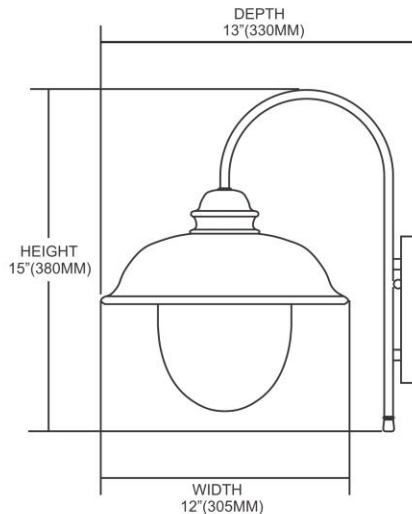

ITEM #:	62000-1
UPC	830335010173
Description	Streetside Cafe 1-Light Outdoor Wall Lamp in Matte Black - Small
Finish	Matte Black
Materials	Glass, Iron
Brand	ELK Lighting
Collection	Streetside Cafe
Category	Outdoor Lighting
Type	Sconce

ITEM DIMENSIONS				RATINGS & SPECIFICATIONS				
Width	12 inches			Safety Rating	N/A		Certification	N/A
Depth	8 inches			ADA Compliant	N/A		Voltage	N/A
Height	15 inches			BULBS / SOCKETS				
Weight	4 pounds			Quantity	1	Wattage	100 watts	
ADDITIONAL DIMENSIONS				Included	No		Type	A19 (E26 Medium Base)
Backplate / Canopy	N/A			Other	N/A			
HCWO	N/A			CHAIN / CORD INFORMATION				
Min. Extension	N/A			Chain	N/A		Cord	N/A
Max. Extension	N/A			SHADE / GLASS DETAILS				
OVERALL HEIGHT				Shade/Glass Description	Matte Black Shade with Smoke Glass			
Min.	N/A		Max.	N/A				
EXTENSION ROD(S)				Width	N/A		Height	N/A
N/A				Width at Top	N/A		Width at Bottom	N/A