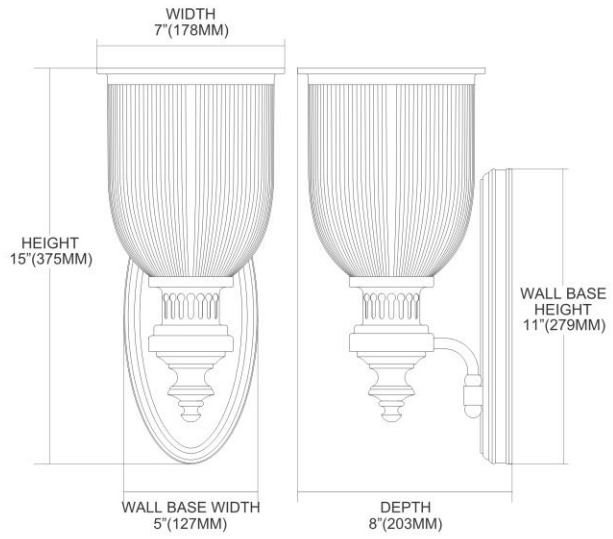


	ITEM #:	66760-1
	UPC	830335016632
	Description	Chadwick 1-Light Wall Lamp in Oiled Bronze with Clear Ribbed Glass
	Finish	Oiled Bronze
	Materials	Glass, Steel
	Brand	ELK Lighting
	Collection	Chadwick
	Category	Indoor Lighting
	Type	Sconce

ITEM DIMENSIONS				RATINGS & SPECIFICATIONS				
Width	7 inches			Safety Rating	N/A		Certification	N/A
Depth	8 inches			ADA Compliant	N/A		Voltage	N/A
Height	15 inches			BULBS / SOCKETS				
Weight	6 pounds			Quantity	1	Wattage	100 watts	
ADDITIONAL DIMENSIONS				Included	No		Type	A19 (E26 Medium Base)
Backplate / Canopy	N/A			Other	N/A			
HCWO	N/A			CHAIN / CORD INFORMATION				
Min. Extension	N/A			Chain	N/A		Cord	N/A
Max. Extension	N/A			SHADE / GLASS DETAILS				
OVERALL HEIGHT				Shade/Glass Description	Clear Ribbed Glass			
Min.	N/A		Max.	N/A				
EXTENSION ROD(S)				Width	7 inches		Height	N/A
Rods: 1-6, 2-12				Width at Top	N/A		Width at Bottom	N/A