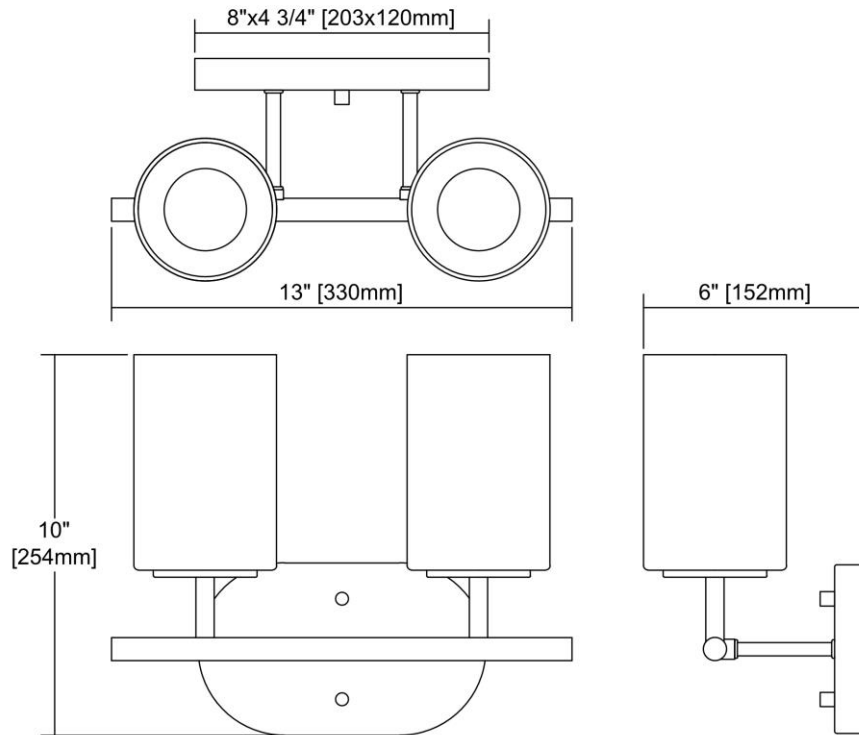

| | |
|--------------------|--|
| ITEM #: | 57131/2 |
| UPC | 748119114415 |
| Description | Pemlico 2-Light Vanity Lamp in Satin Nickel with White Glass |
| Finish | Satin Nickel |
| Materials | Glass, Metal |
| Brand | ELK Lighting |
| Collection | Pemlico |
| Category | Indoor Lighting |
| Type | Vanity Light |

| ITEM DIMENSIONS | | | | RATINGS & SPECIFICATIONS | | | | |
|------------------------------|-----------|--|-------------|---------------------------------|-------------|--|------------------------|-----------------------|
| Width | 13 inches | | | Safety Rating | UL | | Certification | N/A |
| Depth | 6 inches | | | ADA Compliant | N/A | | Voltage | N/A |
| Height | 10 inches | | | BULBS / SOCKETS | | | | |
| Weight | 2 pounds | | | Quantity | 2 | | Wattage | 100 watts |
| ADDITIONAL DIMENSIONS | | | | Included | No | | Type | A19 (E26 Medium Base) |
| Backplate / Canopy | 8x4.75 | | | Other | N/A | | | |
| HCWO | N/A | | | CHAIN / CORD INFORMATION | | | | |
| Min. Extension | N/A | | | Chain | N/A | | Cord | N/A |
| Max. Extension | N/A | | | SHADE / GLASS DETAILS | | | | |
| OVERALL HEIGHT | | | | Shade/Glass Description | White Glass | | | |
| Min. | N/A | | Max. | N/A | | | | |
| EXTENSION ROD(S) | | | | Width | N/A | | Height | N/A |
| N/A | | | | Width at Top | N/A | | Width at Bottom | N/A |