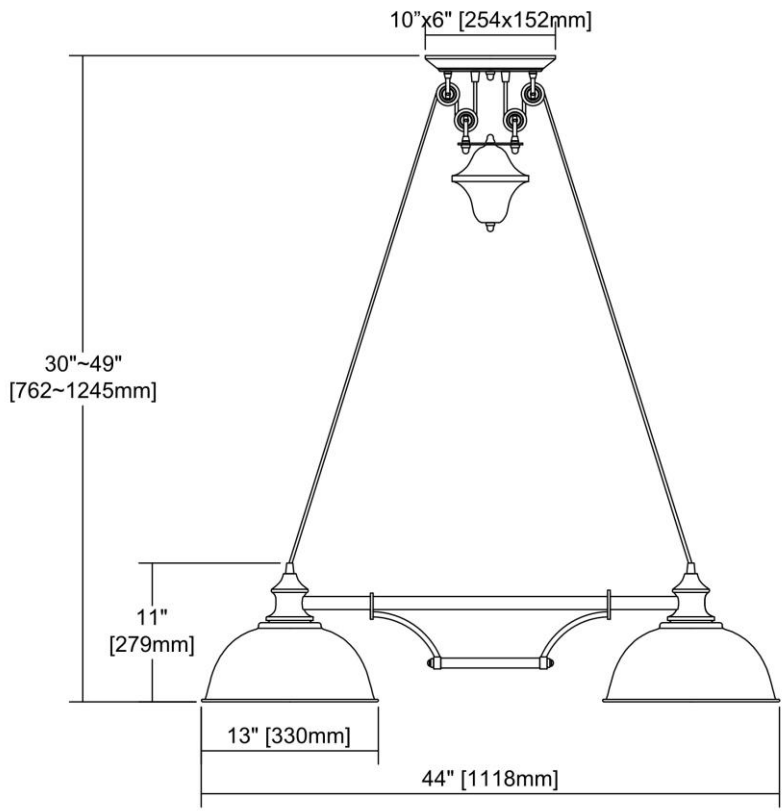

<b>ITEM #:</b>	65272-2
<b>UPC</b>	748119112190
<b>Description</b>	Farmhouse 2-Light Adjustable Island Light in Tarnished Brass with Matching Shade
<b>Finish</b>	Tarnished Brass
<b>Materials</b>	Metal
<b>Brand</b>	ELK Lighting
<b>Collection</b>	Farmhouse
<b>Category</b>	Indoor Lighting
<b>Type</b>	Island Light

ITEM DIMENSIONS				RATINGS & SPECIFICATIONS				
<b>Width</b>	44 inches			<b>Safety Rating</b>	UL		<b>Certification</b>	N/A
<b>Depth</b>	13 inches			<b>ADA Compliant</b>	N/A		<b>Voltage</b>	N/A
<b>Height</b>	30 inches			<b>BULBS / SOCKETS</b>				
<b>Weight</b>	17 pounds			<b>Quantity</b>	2		<b>Wattage</b>	100 watts
<b>ADDITIONAL DIMENSIONS</b>				<b>Included</b>	No		<b>Type</b>	A19 (E26 Medium Base)
<b>Backplate / Canopy</b>	10x6			<b>Other</b>	N/A			
<b>HCWO</b>	N/A			<b>CHAIN / CORD INFORMATION</b>				
<b>Min. Extension</b>	N/A			<b>Chain</b>	N/A		<b>Cord</b>	N/A
<b>Max. Extension</b>	N/A			<b>SHADE / GLASS DETAILS</b>				
<b>OVERALL HEIGHT</b>				<b>Shade/Glass Description</b>	Matching Metal Shade			
<b>Min.</b>	N/A		<b>Max.</b>	N/A				
<b>EXTENSION ROD(S)</b>				<b>Width</b>	N/A		<b>Height</b>	N/A
N/A				<b>Width at Top</b>	N/A		<b>Width at Bottom</b>	N/A