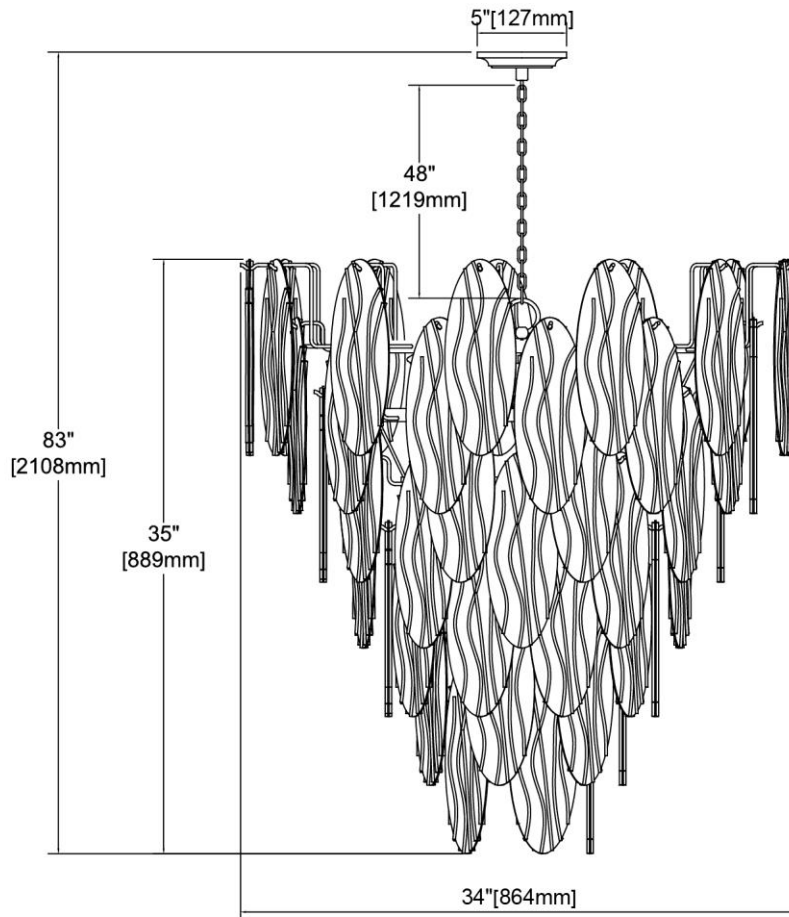


	ITEM #:	32446/13
	UPC	748119133539
	Description	Frozen Cascade 13-Light Chandelier in Polished Chrome with Clear Textured Glass
	Finish	Polished Chrome
	Materials	Glass, Steel
	Brand	ELK Lighting
	Collection	Frozen Cascade
	Category	Indoor Lighting
	Type	Chandelier

ITEM DIMENSIONS				RATINGS & SPECIFICATIONS				
Width	34 inches			Safety Rating	UL		Certification	Dry locations
Depth	34 inches			ADA Compliant	N/A		Voltage	120
Height	35 inches			BULBS / SOCKETS				
Weight	99 pounds			Quantity	13		Wattage	60 watts
ADDITIONAL DIMENSIONS				Included	No		Type	Torpedo (E12 Candelabra Base)
Backplate / Canopy	5 diameter			Other	N/A			
HCWO	N/A			CHAIN / CORD INFORMATION				
Min. Extension	N/A			Chain	48 inches		Cord	96 inches - Clear
Max. Extension	N/A			SHADE / GLASS DETAILS				
OVERALL HEIGHT				Shade/Glass Description	Clear textured glass			
Min.	39 inches		Max.	83 inches				
EXTENSION ROD(S)				Width	N/A		Height	N/A
N/A				Width at Top	N/A		Width at Bottom	N/A