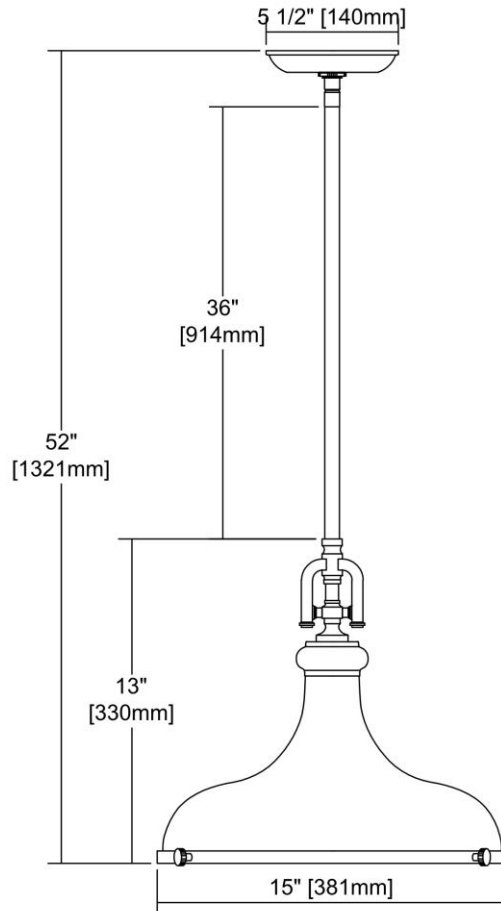


	ITEM #:	57061/1
	UPC	748119090177
	Description	Rutherford 1-Light Pendant in Oil Rubbed Bronze with Metal Shade
	Finish	Oil Rubbed Bronze
	Materials	Metal
	Brand	ELK Lighting
	Collection	Rutherford
	Category	Indoor Lighting
	Type	Pendant

ITEM DIMENSIONS				RATINGS & SPECIFICATIONS				
Width	15 inches			Safety Rating	UL		Certification	N/A
Depth	15 inches			ADA Compliant	N/A		Voltage	N/A
Height	13 inches			BULBS / SOCKETS				
Weight	6 pounds			Quantity	1		Wattage	100 watts
ADDITIONAL DIMENSIONS				Included	No		Type	A19 (E26 Medium Base)
Backplate / Canopy	5.5x5.5			Other	N/A			
HCWO	N/A			CHAIN / CORD INFORMATION				
Min. Extension	N/A			Chain	N/A		Cord	N/A
Max. Extension	N/A			SHADE / GLASS DETAILS				
OVERALL HEIGHT				Shade/Glass Description	Diffuser and Metal Shade			
Min.	N/A		Max.	N/A				
EXTENSION ROD(S)				Width	15 inches		Height	N/A
Rods: 1-6, 1-12, 1-18				Width at Top	N/A		Width at Bottom	N/A