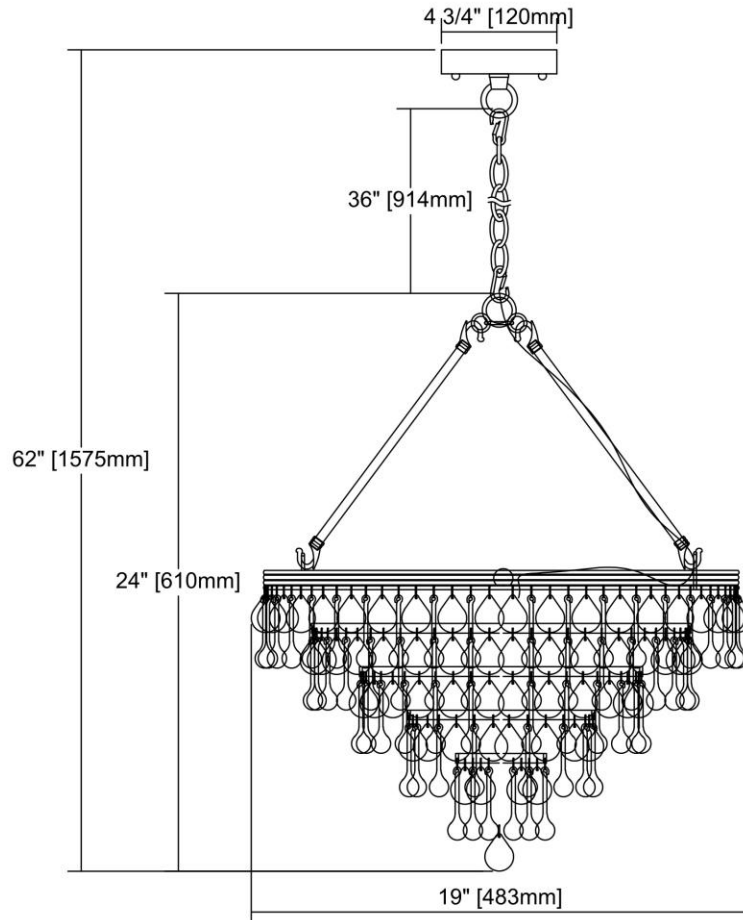

| | | |
|---|--------------------|---|
|  | ITEM #: | 31271/6 |
| | UPC | 748119099248 |
| | Description | Ramira 6-Light Chandelier in Oil Rubbed Bronze with Clear Glass Drops |
| | Finish | Oil Rubbed Bronze |
| | Materials | Crystal, Metal |
| | Brand | ELK Lighting |
| | Collection | Ramira |
| | Category | Indoor Lighting |
| | Type | Chandelier |

| ITEM DIMENSIONS | | | | RATINGS & SPECIFICATIONS | | | | |
|---------------------------|-----------|--|-------------|--------------------------------|-------------------|----------------|------------------------|---------------------------|
| Width | 19 inches | | | Safety Rating | UL | | Certification | N/A |
| Depth | 19 inches | | | ADA Compliant | N/A | | Voltage | N/A |
| Height | 24 inches | | | BULBS / SOCKETS | | | | |
| Weight | 17 pounds | | | Quantity | 6 | Wattage | 60 watts | |
| ADDITIONAL DIMENSIONS | | | | Included | No | | Type | B11 (E12 Candelabra Base) |
| Backplate / Canopy | N/A | | | Other | N/A | | | |
| HCWO | N/A | | | CHAIN / CORD INFORMATION | | | | |
| Min. Extension | N/A | | | Chain | N/A | | Cord | N/A |
| Max. Extension | N/A | | | SHADE / GLASS DETAILS | | | | |
| OVERALL HEIGHT | | | | Shade/Glass Description | Clear Glass Drops | | | |
| Min. | N/A | | Max. | N/A | | | | |
| EXTENSION ROD(S) | | | | Width | N/A | | Height | N/A |
| N/A | | | | Width at Top | N/A | | Width at Bottom | N/A |