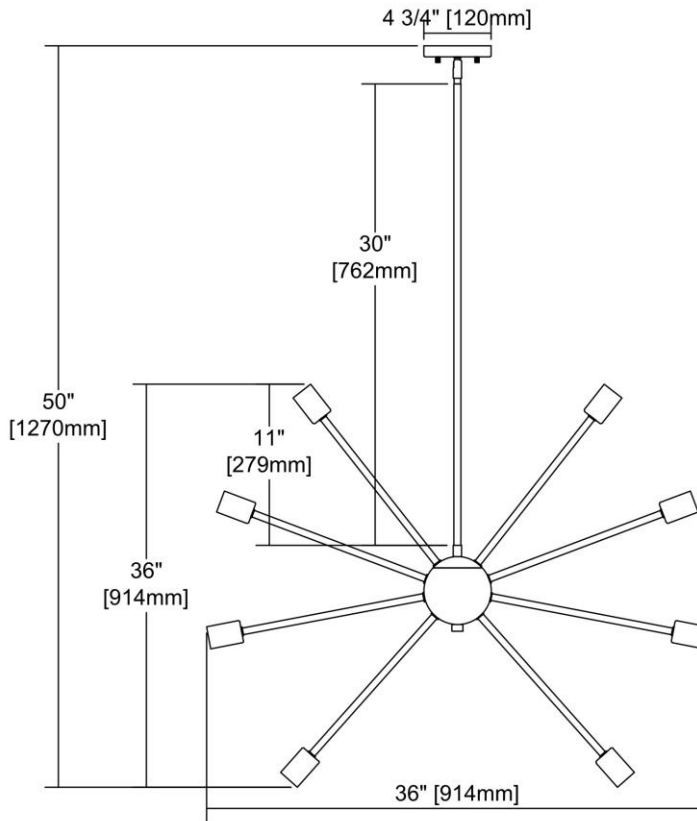


	ITEM #:	46245/24
	UPC	748119111797
	Description	Delphine 24-Light Chandelier in Satin Black
	Finish	Satin Black
	Materials	Metal
	Brand	ELK Lighting
	Collection	Delphine
	Category	Indoor Lighting
	Type	Chandelier

ITEM DIMENSIONS				RATINGS & SPECIFICATIONS				
Width	36 inches			Safety Rating	UL		Certification	N/A
Depth	36 inches			ADA Compliant	N/A		Voltage	N/A
Height	36 inches			BULBS / SOCKETS				
Weight	11 pounds			Quantity	24		Wattage	60 watts
ADDITIONAL DIMENSIONS				Included	No		Type	A19 (E26 Medium Base)
Backplate / Canopy	4.75x4.75			Other	N/A			
HCWO	N/A			CHAIN / CORD INFORMATION				
Min. Extension	N/A			Chain	N/A		Cord	N/A
Max. Extension	N/A			SHADE / GLASS DETAILS				
OVERALL HEIGHT				Shade/Glass Description	No Shade/Glass			
Min.	N/A		Max.	N/A				
EXTENSION ROD(S)				Width	N/A		Height	N/A
Rods: 1-6, 2-12				Width at Top	N/A		Width at Bottom	N/A