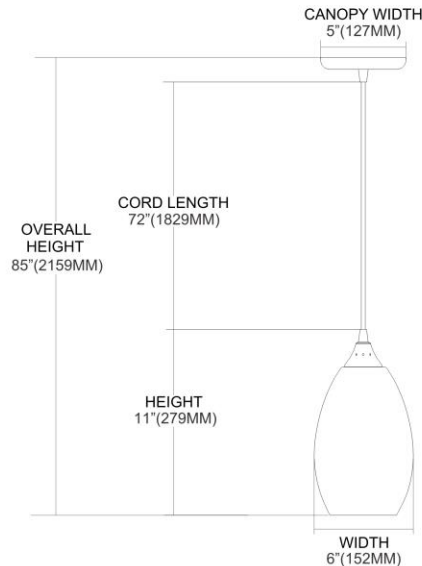


	<b>ITEM #:</b>	517-1WS
	<b>UPC</b>	748119006628
	<b>Description</b>	Mulinello 1-Light Mini Pendant in Satin Nickel with White Swirl Glass
	<b>Finish</b>	Satin Nickel
	<b>Materials</b>	Glass, Metal
	<b>Brand</b>	ELK Lighting
	<b>Collection</b>	Mulinello
	<b>Category</b>	Indoor Lighting
	<b>Type</b>	Mini Pendant

ITEM DIMENSIONS				RATINGS & SPECIFICATIONS				
<b>Width</b>	6 inches			<b>Safety Rating</b>	N/A		<b>Certification</b>	N/A
<b>Depth</b>	6 inches			<b>ADA Compliant</b>	N/A		<b>Voltage</b>	N/A
<b>Height</b>	11 inches			<b>BULBS / SOCKETS</b>				
<b>Weight</b>	3 pounds			<b>Quantity</b>	1	<b>Wattage</b>	60 watts	
ADDITIONAL DIMENSIONS				<b>Included</b>	No		<b>Type</b>	A19 (E26 Medium Base)
<b>Backplate / Canopy</b>	N/A			<b>Other</b>	N/A			
<b>HCWO</b>	N/A			CHAIN / CORD INFORMATION				
<b>Min. Extension</b>	N/A			<b>Chain</b>	N/A		<b>Cord</b>	N/A
<b>Max. Extension</b>	N/A			SHADE / GLASS DETAILS				
OVERALL HEIGHT				<b>Shade/Glass Description</b>	White Swirl Glass			
<b>Min.</b>	N/A		<b>Max.</b>	N/A				
EXTENSION ROD(S)				<b>Width</b>	6 inches		<b>Height</b>	N/A
N/A				<b>Width at Top</b>	N/A		<b>Width at Bottom</b>	N/A